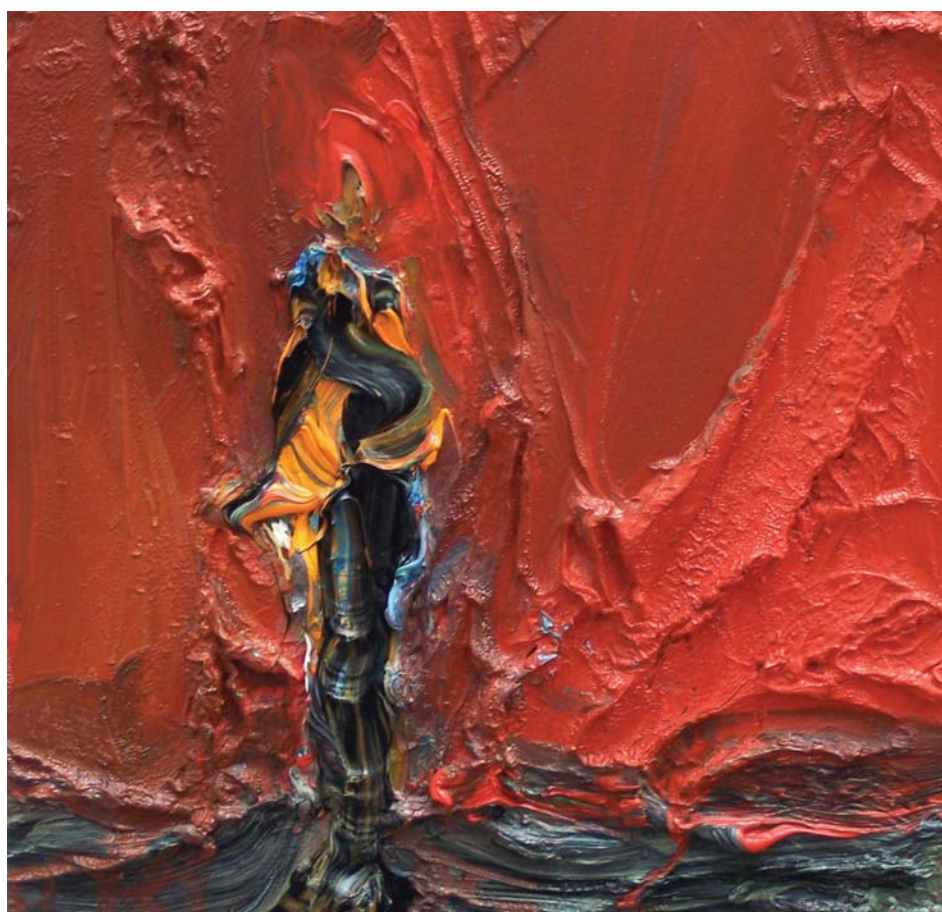

CEDRIC WENTWORTH

FIGURE CONSTRUCTS: SCULPTURE AND PAINTINGS

Suspension 2004, installed at Shields Library, University of California, Davis, CA, steel and bronze, 11' h x 6' 6" w x 28" d
Jacob's Ladder 2003-04, installed at Jack London Square, Oakland, CA, steel and bronze, 25' 8" h x 10' w x 4' d

Lazarus 2004, at Neus Kranzler Eck, Berlin, Germany, steel and bronze, 12' 6" h x 78" w x 78" d
Figure with Red Ground 2007, oil on canvas, 12" x 12"

JUNE 30 – AUGUST 4, 2007
TUESDAY – SATURDAY NOON – 5:00