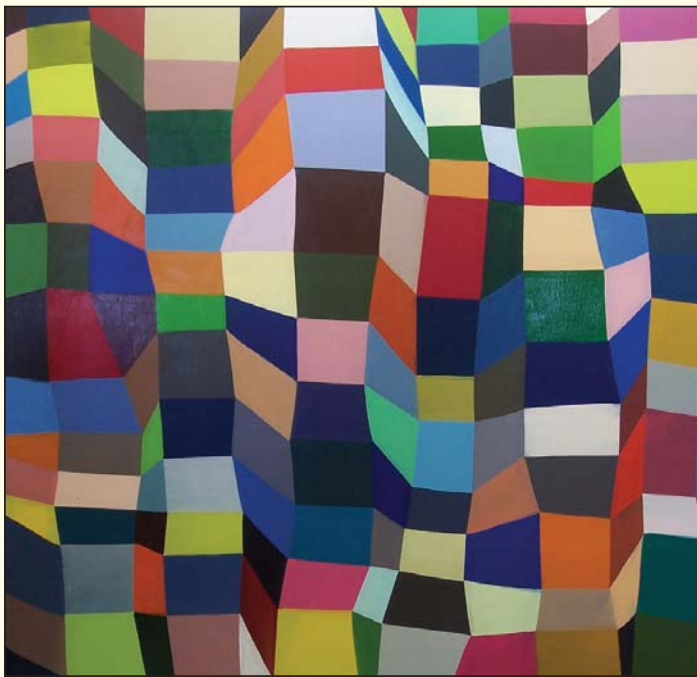

# KEVIN BEAN

## PAINTINGS: I AM A GROUP SHOW

Winter Light, 2002, oil on canvas, 60 x 50"

"Velazquez Abstraction", 2007, oil on canvas, 60" x 56".

Large Geometric, 2007, oil on canvas, 70 x 76"

George Washington, 2006, oil on canvas, 70 x 76"